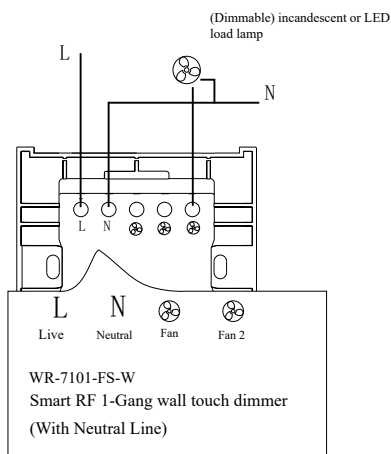

Smart RF 1 Gang Fan Switch - White

WR-7101-FS-W

Description

Wretro Smart RF 1 Gang Fan Switch is a four-way fully digital communication switch aesthetically designed for comfort and convenience. Smart RF 1 Gang Fan switch lets you control your fans with just one touch, wretro's remote and mobile app. Trendy touch screen panels are sleek and elegant meant for the millennial lifestyle.

LIVE SIMPLE
LIVE SMART

Main Features

- 1) Stylish Design.
- 2) Capacitive Touch.
- 3) Ultra-Low standby power consumptions.
- 4) Maximum load power: 1000W.
- 5) Smart Touch Switches can be operated via Touch / Remote Control / App / Voice.
- 6) New generation four-way communication device that can penetrate the walls with fast response speed.
- 7) High reliability and strong anti-interference capability.

Product Wiring Diagram

Technical Parameters

Power Supply	110 - 250VAC
Standby Power Consumption	≤30mW
Wireless Operating Frequency	433MHz
Wireless Transmit Power	~10dbm
Wireless Receiving Sensitivity	≤-105dbm
Maximum Load Power	100W for LED lamps, 300W for incandescent lamps.
Minimum Load Power	8W
Mounting Box Size	77mm*77mm*38mm
Working Temperature	0-60 °C
Relative Humidity	≤80% (Non-condensing)
Dimensions (L * W * H)	86mm×86mm×37mm
Weight	132g