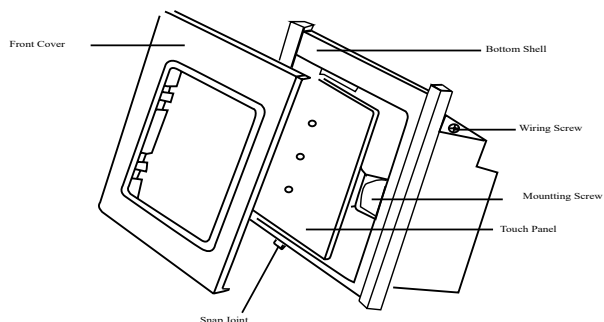

Smart RF 1 Gang Fan Switch - White

WR-7101-FS-W

Description

Wretro Smart RF 1 Gang Fan Switch is a four-way fully digital communication switch aesthetically designed for comfort and convenience. Smart RF 1 Gang Fan switch lets you control your fans with just one touch, wretro's remote and mobile app. Trendy touch screen panels are sleek and elegant meant for the millennial lifestyle.

LIVE SIMPLE
LIVE SMART

Main Features

- 1) Stylish Design.
- 2) Capacitive Touch.
- 3) Ultra-Low standby power consumptions.
- 4) Maximum load power: 1000W.
- 5) Smart Touch Switches can be operated via Touch / Remote Control / App / Voice.
- 6) New generation four-way communication device that can penetrate the walls with fast response speed.
- 7) High reliability and strong anti-interference capability.

Product Wiring Diagram

Technical Parameters

Power Supply	110 - 250VAC
Standby Power Consumption	≤30mW
Wireless Operating Frequency	433MHz
Wireless Transmit Power	~10dbm
Wireless Receiving Sensitivity	≤-105dbm
Maximum Load Power	100W for LED lamps, 300W for incandescent lamps.
Minimum Load Power	8W
Mounting Box Size	77mm*77mm*38mm
Working Temperature	0-60 °C
Relative Humidity	≤80% (Non-condensing)
Dimensions (L * W * H)	86mm×86mm×37mm
Weight	132g