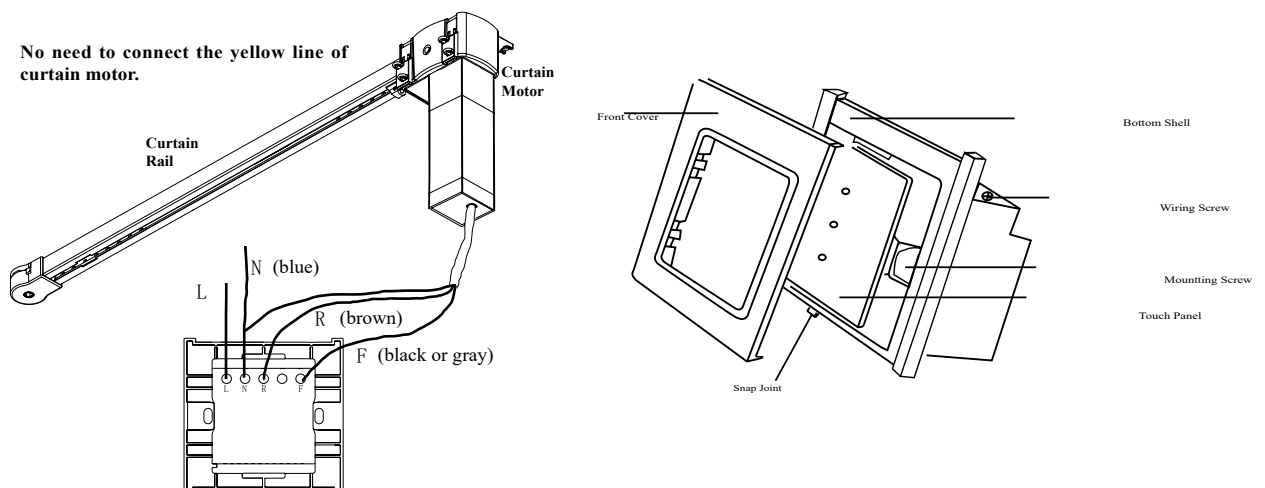

Smart RF 2 Gang Curtain Switch - White

WR-7302-CS-W

LIVE SIMPLE
LIVE SMART

Description

Wretro Smart RF 2 Gang curtain Switch is a four-way fully digital communication smart switch aesthetically designed for dual panel curtain track. Smart RF 2 Gang curtain switch lets you control dual curtains with individual open, close and stop button and even through wretro's remote and mobile app. Smart RF 2 Gang curtain Switch is designed for Trendy touch screen panels are sleek and elegant meant for the millennial lifestyle.

Main Features

- 1) Stylish Design.
- 2) Capacitive Touch.
- 3) Ultra-Low standby power consumptions.
- 4) Maximum Motor power: 200W.
- 5) Smart Touch Switches can be operated via Touch / Remote Control / App / Voice.
- 6) Curtain can be Open / Close / Stop.
- 7) New generation four-way communication device that can penetrate the walls with fast response speed.
- 8) High reliability and strong anti-interference capability.

Product Wiring Diagram

Technical Parameters

Power Supply	110 ~ 250VAC
Standby Power Consumption	≤0.3W
Wireless Operating Frequency	433MHz
Wireless Transmit Power	~10dbm
Wireless Receiving Sensitivity	≤-105dbm
Mounting Box Size	77mm*77mm*38mm
Working Temperature	0~60℃
Environment Humidity	≤80% (Non-condensing)
Dimensions (L * W * H)	86mm×86mm×37mm
Weight	135g