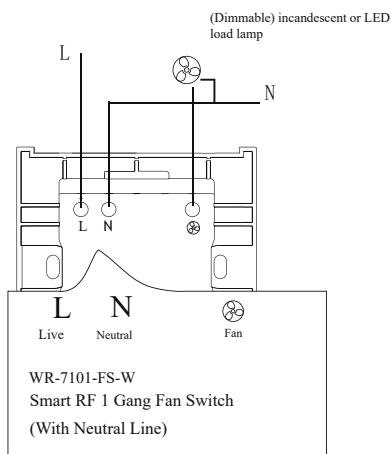

## Description

Wretro's Smart RF 1 Gang Fan Switch is a four-way fully digital communication switch aesthetically designed for comfort and convenience. Smart RF 1 Gang Fan switch lets you control your fans with just one touch through Wretro's remote, mobile app & voice (Alexa). Trendy touch screen panels are sleek and elegant meant for the millennial lifestyle.

## Main Features

- 1) Stylish Design.
- 2) Capacitive Touch.
- 3) Ultra-Low standby power consumptions.
- 4) Maximum load power: 500W.
- 5) Speed Up / Speed Down Function (4 steps).
- 6) Smart Touch Switches can be operated via Touch/Remote Control/ App/Voice.
- 7) New generation four-way communication device that can penetrate the walls with fast response speed.
- 8) High reliability and strong anti-interference capability.

## Technical Parameters

Power Supply	110 - 230VAC
Standby Power Consumption	≤30mW
Wireless Operating Frequency	433MHz
Wireless Transmit Power	~10dbm
Wireless Receiving Sensitivity	≤-105dbm
Maximum Load Power	500 W
Mounting Box Size	77mm*77mm*38mm
Working Temperature	0-60 °C
Relative Humidity	≤80% (Non-condensing)
Dimensions (L * W * H)	86mm×86mm×37mm
Weight	132g