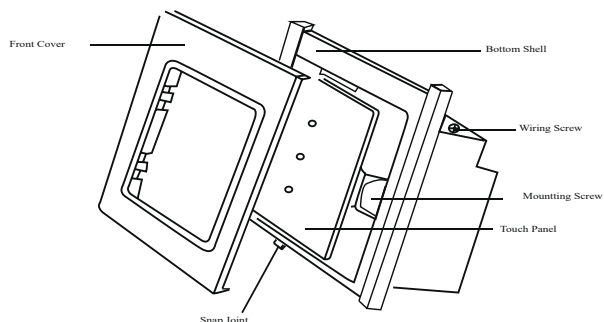

Product Wiring Diagram