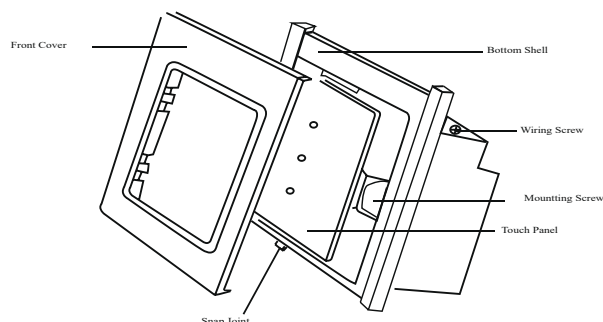

Product Wiring Diagram