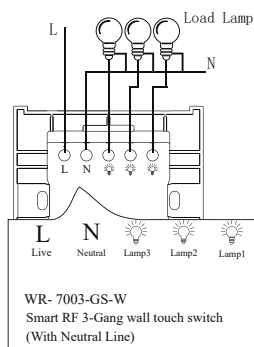

Product Wiring Diagram