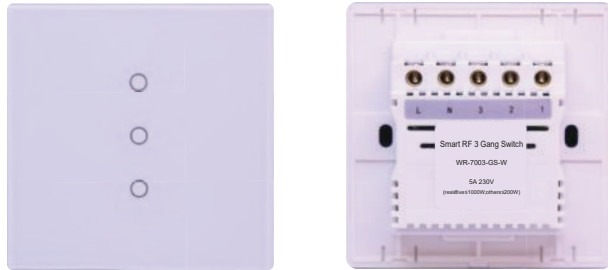

# Smart RF 3 Gang Switch - White

WR-7003-GS-W

## Description

Wretro's Smart RF 3 Gang Switch is a four-way fully digital communication switch aesthetically designed for comfort and convenience. It allows you to connect three loads/appliance on a single switch which can also be controlled by Wretro's remote, mobile app & voice(Alexa). Capacitive touch screen panels are sleek and elegant, meant for the millennial lifestyle.

## Main Features

- 1) Stylish Design.
- 2) Capacitive Touch.
- 3) Ultra-Low standby power consumptions.
- 4) Maximum load power: 1000W.
- 5) Smart Touch Switches can be operated via Touch/Remote Control/ App/Voice.
- 6) New generation four-way communication device that can penetrate the walls with fast response speed.
- 7) High reliability and strong anti-interference capability.