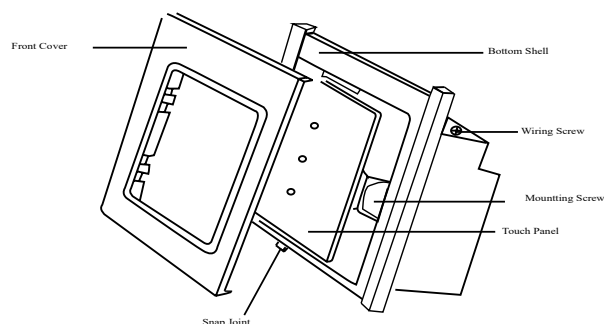

Smart RF 3 Gang Switch - Black

WR- 7003-GS-B

Description

Wretro Smart RF 3 Gang Switch is a four-way fully digital communication switch aesthetically designed for comfort and convenience.

Smart RF 3 gang switch allows you to connect three loads / appliance on a single switch which can also be controlled by Wretro's remote and mobile app. Trendy touch screen panels are sleek and elegant meant for the millennial lifestyle.

**LIVE SIMPLE
LIVE SMART**

Main Features

- 1) Stylish Design.
- 2) Capacitive Touch.
- 3) Ultra-Low standby power consumptions.
- 4) Maximum load power: 1000W.
- 5) Smart Touch Switches can be operated via Touch / Remote Control / App / Voice.
- 6) New generation four-way communication device that can penetrate the walls with fast response speed.
- 7) High reliability and strong anti-interference capability.

Product Wiring Diagram

Technical Parameters

Power Supply	110 - 250VAC
Standby Power Consumption	≤30mW
Wireless Operating Frequency	433MHz
Wireless Transmit Power	~10dbm
Wireless Receiving Sensitivity	≤-105dbm
Maximum Load Power	1000W (Maximum Load Current ≤5A)
Minimum Load Power	5W(Only for single-wire wiring method, double-wire wiring method without limit)
Mounting Box Size	77mm*77mm*38mm
Working Temperature	0-60°C
Relative Humidity	≤80% (Non-condensing)
Dimensions (L * W * H)	86mm×86mm×37mm
Weight	129 ~156g