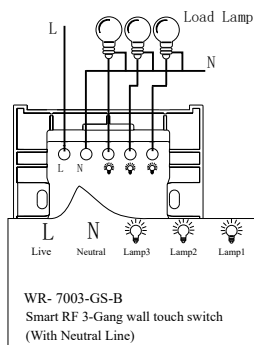

Smart RF 3 Gang Switch - Black

WR- 7003-GS-B

Description

Wretro Smart RF 3 Gang Switch is a four-way fully digital communication switch aesthetically designed for comfort and convenience.

Smart RF 3 gang switch allows you to connect three loads / appliance on a single switch which can also be controlled by Wretro's remote and mobile app. Trendy touch screen panels are sleek and elegant meant for the millennial lifestyle.

**LIVE SIMPLE
LIVE SMART**

Main Features

- 1) Stylish Design.
- 2) Capacitive Touch.
- 3) Ultra-Low standby power consumptions.
- 4) Maximum load power: 1000W.
- 5) Smart Touch Switches can be operated via Touch / Remote Control / App / Voice.
- 6) New generation four-way communication device that can penetrate the walls with fast response speed.
- 7) High reliability and strong anti-interference capability.

Product Wiring Diagram

Technical Parameters

Power Supply	110 - 250VAC
Standby Power Consumption	≤30mW
Wireless Operating Frequency	433MHz
Wireless Transmit Power	~10dbm
Wireless Receiving Sensitivity	≤-105dbm
Maximum Load Power	1000W (Maximum Load Current ≤5A)
Minimum Load Power	5W(Only for single-wire wiring method, double-wire wiring method without limit)
Mounting Box Size	77mm*77mm*38mm
Working Temperature	0-60°C
Relative Humidity	≤80% (Non-condensing)
Dimensions (L * W * H)	86mm×86mm×37mm
Weight	129 ~156g