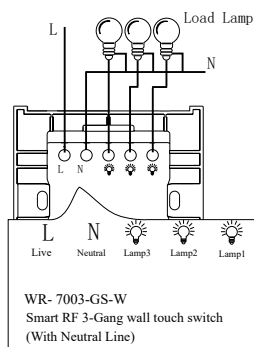

Smart RF 3 Gang Switch - White

WR-7003-GS-W

Description

Wretro Smart RF 3 Gang Switch is a four-way fully digital communication switch aesthetically designed for comfort and convenience.

Smart RF 3 gang switch allows you to connect three loads / appliance on a single switch which can also be controlled by Wretro's remote and mobile app. Trendy touch screen panels are sleek and elegant meant for the millennial lifestyle.

**LIVE SIMPLE
LIVE SMART**

Main Features

- 1) Stylish Design.
- 2) Capacitive Touch.
- 3) Ultra-Low standby power consumptions.
- 4) Maximum load power: 1000W.
- 5) Smart Touch Switches can be operated via Touch / Remote Control / App / Voice.
- 6) New generation four-way communication device that can penetrate the walls with fast response speed.
- 7) High reliability and strong anti-interference capability.

Product Wiring Diagram

Technical Parameters

Power Supply	110 - 250VAC
Standby Power Consumption	≤30mW
Wireless Operating Frequency	433MHz
Wireless Transmit Power	~10dbm
Wireless Receiving Sensitivity	≤-105dbm
Maximum Load Power	1000W (Maximum Load Current ≤5A)
Minimum Load Power	5W(Only for single-wire wiring method, double-wire wiring method without limit)
Mounting Box Size	77mm*77mm*38mm
Working Temperature	0-60℃
Relative Humidity	≤80% (Non-condensing)
Dimensions (L * W * H)	86mm×86mm×37mm
Weight	129 ~156g