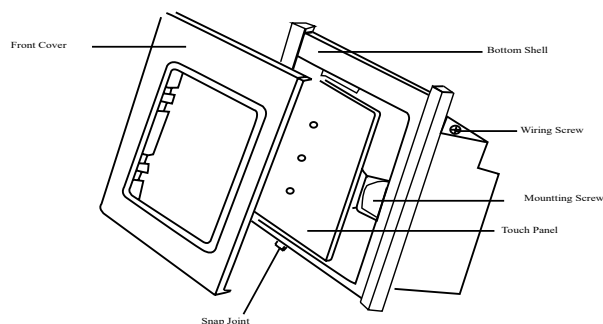

Smart RF 3 Gang Switch - White

WR-7003-GS-W

Description

Wretro Smart RF 3 Gang Switch is a four-way fully digital communication switch aesthetically designed for comfort and convenience.

Smart RF 3 gang switch allows you to connect three loads / appliance on a single switch which can also be controlled by Wretro's remote and mobile app. Trendy touch screen panels are sleek and elegant meant for the millennial lifestyle.

**LIVE SIMPLE
LIVE SMART**

Main Features

- 1) Stylish Design.
- 2) Capacitive Touch.
- 3) Ultra-Low standby power consumptions.
- 4) Maximum load power: 1000W.
- 5) Smart Touch Switches can be operated via Touch / Remote Control / App / Voice.
- 6) New generation four-way communication device that can penetrate the walls with fast response speed.
- 7) High reliability and strong anti-interference capability.

Product Wiring Diagram

Technical Parameters

Power Supply	110 - 250VAC
Standby Power Consumption	≤30mW
Wireless Operating Frequency	433MHz
Wireless Transmit Power	~10dbm
Wireless Receiving Sensitivity	≤-105dbm
Maximum Load Power	1000W (Maximum Load Current ≤5A)
Minimum Load Power	5W(Only for single-wire wiring method, double-wire wiring method without limit)
Mounting Box Size	77mm*77mm*38mm
Working Temperature	0-60℃
Relative Humidity	≤80% (Non-condensing)
Dimensions (L * W * H)	86mm×86mm×37mm
Weight	129 ~156g