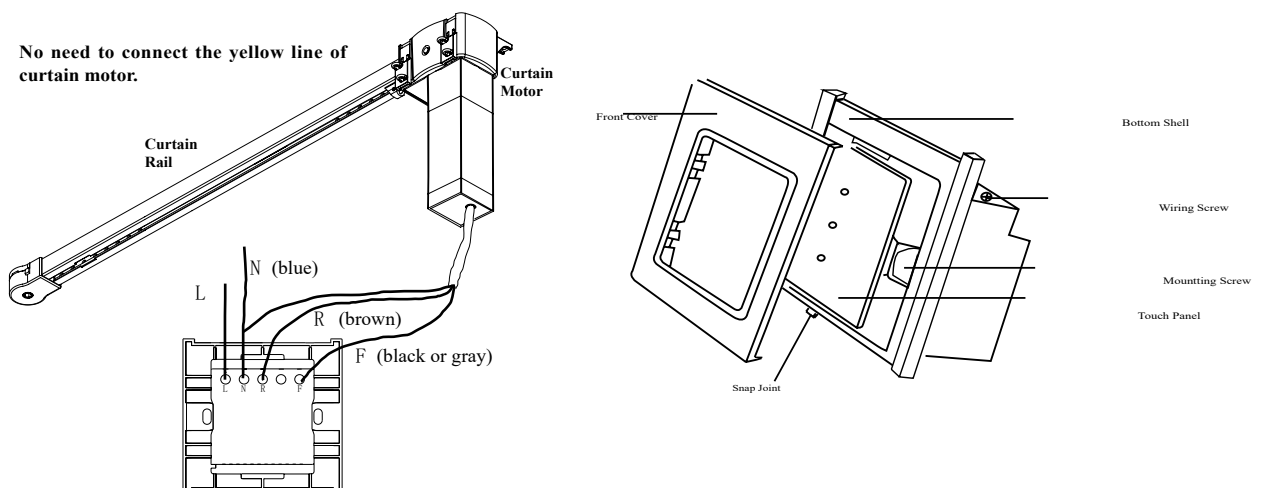

Product Wiring Diagram