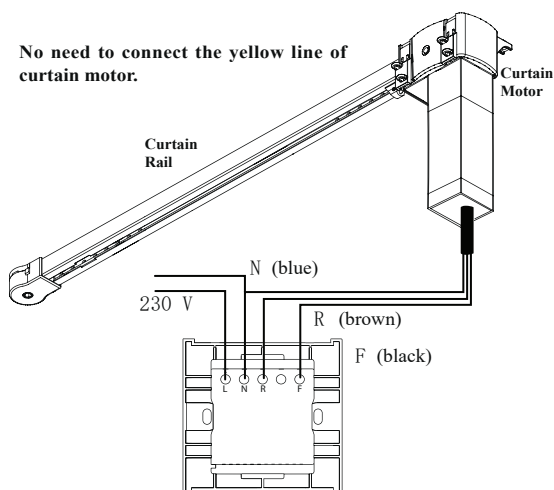

Smart RF 1 Gang Curtain Switch - White

WR-7301-CS-W

Description

Wretro's Smart RF 1 Gang Curtain Switch is a four-way fully digital communication smart switch which is aesthetically designed for single panel curtain track. Smart RF 1 Gang Curtain switch lets you control your curtains with individual open, close and stop button, through Wretro's remote, mobile app and Voice Command (Alexa).

Trendy touch screen panels are sleek and elegant that are meant for the millennial lifestyle.

LIVE SIMPLE
LIVE SMART

Main Features

- 1) Stylish Design.
- 2) Capacitive Touch.
- 3) Ultra-Low standby power consumptions.
- 4) Maximum Motor power: 200W.
- 5) Smart Touch Switches can be operated via Touch/Remote Control/App/Voice.
- 6) Control Curtains (Open/Close/Stop).
- 7) New generation four-way communication device that can penetrate the walls with fast response speed.
- 8) High reliability and strong anti-interference capability.

Product Wiring Diagram

Technical Parameters

Power Supply	110 ~ 230V AC
Curtain Motor Compatibility	Min. 4 core wires
Standby Power Consumption	≤0.3W
Wireless Operating Frequency	433MHz
Wireless Transmit Power	~10dbm
Wireless Receiving Sensitivity	≤-105dbm
Mounting Box Size	77mm*77mm*38mm
Working Temperature	0~60°C
Environment Humidity	≤80% (Non-condensing)
Dimensions (L * W * H)	86mm×86mm×37mm
Weight	135g