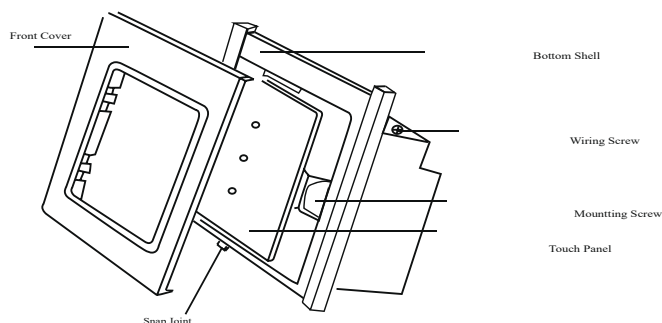

Smart RF 1 Gang Curtain Switch - White

WR-7301-CS-W

Description

Wretro's Smart RF 1 Gang Curtain Switch is a four-way fully digital communication smart switch which is aesthetically designed for single panel curtain track. Smart RF 1 Gang Curtain switch lets you control your curtains with individual open, close and stop button, through Wretro's remote, mobile app and Voice Command (Alexa).

Product Wiring Diagram

Technical Parameters

Power Supply	110 ~ 230V AC
Curtain Motor Compatibility	Min. 4 core wires
Standby Power Consumption	≤0.3W
Wireless Operating Frequency	433MHz
Wireless Transmit Power	~10dbm
Wireless Receiving Sensitivity	≤-105dbm
Mounting Box Size	77mm*77mm*38mm
Working Temperature	0~60°C
Environment Humidity	≤80% (Non-condensing)
Dimensions (L * W * H)	86mm×86mm×37mm
Weight	135g