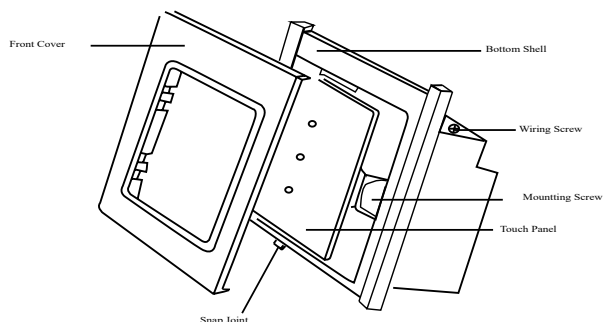

Smart RF 1 Gang Fan Switch - Black

WR-7101-FS-B

Description

Wretro Smart RF 1 Gang Fan Switch is a four-way fully digital communication switch aesthetically designed for comfort and convenience. Smart RF 1 Gang Fan switch lets you control your fans with just one touch, wretro's remote and mobile app. Trendy touch screen panels are sleek and elegant meant for the millennial lifestyle.

LIVE SIMPLE
LIVE SMART

Main Features

- 1) Stylish Design.
- 2) Capacitive Touch.
- 3) Ultra-Low standby power consumptions.
- 4) Maximum load power: 1000W.
- 5) Smart Touch Switches can be operated via Touch / Remote Control / App / Voice.
- 6) New generation four-way communication device that can penetrate the walls with fast response speed.
- 7) High reliability and strong anti-interference capability.

Product Wiring Diagram

Technical Parameters

Power Supply	110 - 250VAC
Standby Power Consumption	≤30mW
Wireless Operating Frequency	433MHz
Wireless Transmit Power	~10dbm
Wireless Receiving Sensitivity	≤-105dbm
Maximum Load Power	100W for LED lamps, 300W for incandescent lamps.
Minimum Load Power	8W
Mounting Box Size	77mm*77mm*38mm
Working Temperature	0-60°C
Relative Humidity	≤80% (Non-condensing)
Dimensions (L * W * H)	86mm×86mm×37mm
Weight	132g