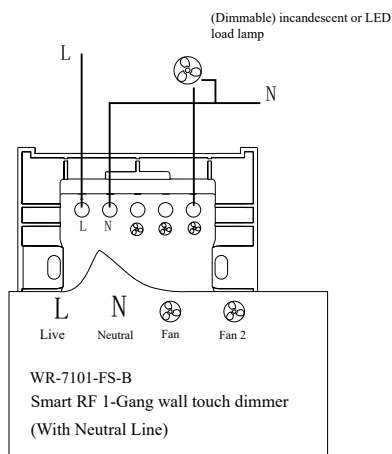

Smart RF 1 Gang Fan Switch - Black

WR-7101-FS-B

Description

Wretro Smart RF 1 Gang Fan Switch is a four-way fully digital communication switch aesthetically designed for comfort and convenience. Smart RF 1 Gang Fan switch lets you control your fans with just one touch, wretro's remote and mobile app. Trendy touch screen panels are sleek and elegant meant for the millennial lifestyle.

LIVE SIMPLE
LIVE SMART

Main Features

- 1) Stylish Design.
- 2) Capacitive Touch.
- 3) Ultra-Low standby power consumptions.
- 4) Maximum load power: 1000W.
- 5) Smart Touch Switches can be operated via Touch / Remote Control / App / Voice.
- 6) New generation four-way communication device that can penetrate the walls with fast response speed.
- 7) High reliability and strong anti-interference capability.

Product Wiring Diagram

Technical Parameters

Power Supply	110 - 250VAC
Standby Power Consumption	≤30mW
Wireless Operating Frequency	433MHz
Wireless Transmit Power	~10dbm
Wireless Receiving Sensitivity	≤-105dbm
Maximum Load Power	100W for LED lamps, 300W for incandescent lamps.
Minimum Load Power	8W
Mounting Box Size	77mm*77mm*38mm
Working Temperature	0-60°C
Relative Humidity	≤80% (Non-condensing)
Dimensions (L * W * H)	86mm×86mm×37mm
Weight	132g