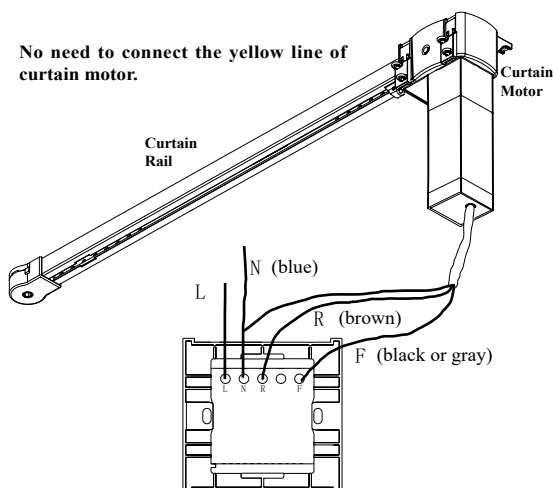

Smart RF 2 Gang Curtain Switch - Black

WR-7302-CS-B

Description

Wretro Smart RF 2 Gang curtain Switch is a four-way fully digital communication smart switch aesthetically designed for dual panel curtain track. Smart RF 2 Gang curtain switch lets you control dual curtains with individual open, close and stop button and even through wretro's remote and mobile app. Smart RF 2 Gang curtain Switch is designed for Trendy touch screen panels are sleek and elegant meant for the millennial lifestyle.

LIVE SIMPLE
LIVE SMART

Main Features

- 1) Stylish Design.
- 2) Capacitive Touch.
- 3) Ultra-Low standby power consumptions.
- 4) Maximum Motor power: 200W.
- 5) Smart Touch Switches can be operated via Touch / Remote Control / App / Voice.
- 6) Curtain can be Open / Close / Stop.
- 7) New generation four-way communication device that can penetrate the walls with fast response speed.
- 8) High reliability and strong anti-interference capability.

Product Wiring Diagram

Technical Parameters

Power Supply	110 ~ 250VAC
Standby Power Consumption	≤0.3W
Wireless Operating Frequency	433MHz
Wireless Transmit Power	~10dbm
Wireless Receiving Sensitivity	≤-105dbm
Mounting Box Size	77mm*77mm*38mm
Working Temperature	0~60°C
Environment Humidity	≤80% (Non-condensing)
Dimensions (L * W * H)	86mm×86mm×37mm
Weight	135g