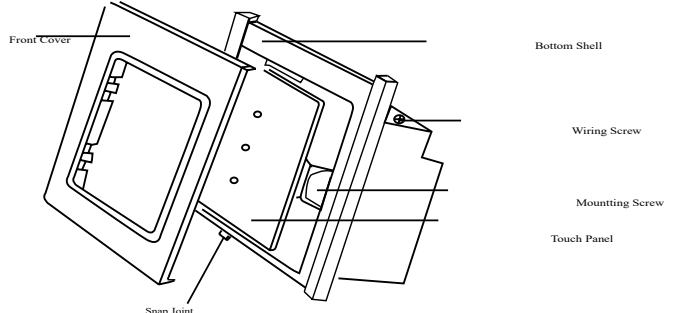

Smart RF 2 Gang Curtain Switch - Black

WR-7302-CS-B

Description

Wretro Smart RF 2 Gang curtain Switch is a four-way fully digital communication smart switch aesthetically designed for dual panel curtain track. Smart RF 2 Gang curtain switch lets you control dual curtains with individual open, close and stop button and even through wretro's remote and mobile app. Smart RF 2 Gang curtain Switch is designed for Trendy touch screen panels are sleek and elegant meant for the millennial lifestyle.

LIVE SIMPLE
LIVE SMART

Main Features

- 1) Stylish Design.
- 2) Capacitive Touch.
- 3) Ultra-Low standby power consumptions.
- 4) Maximum Motor power: 200W.
- 5) Smart Touch Switches can be operated via Touch / Remote Control / App / Voice.
- 6) Curtain can be Open / Close / Stop.
- 7) New generation four-way communication device that can penetrate the walls with fast response speed.
- 8) High reliability and strong anti-interference capability.

Product Wiring Diagram

Technical Parameters

Power Supply	110 ~ 250VAC
Standby Power Consumption	≤0.3W
Wireless Operating Frequency	433MHz
Wireless Transmit Power	~10dbm
Wireless Receiving Sensitivity	≤-105dbm
Mounting Box Size	77mm*77mm*38mm
Working Temperature	0~60°C
Environment Humidity	≤80% (Non-condensing)
Dimensions (L * W * H)	86mm×86mm×37mm
Weight	135g