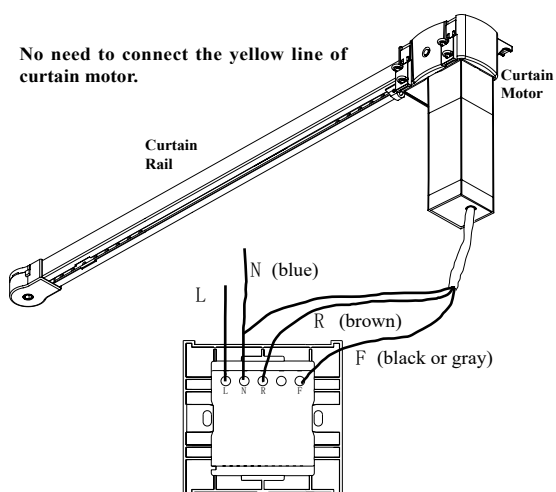

Product Wiring Diagram