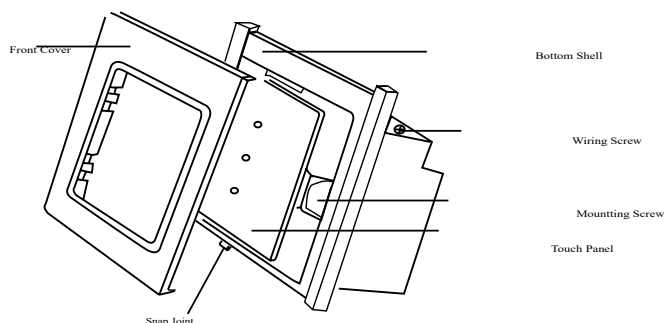

Product Wiring Diagram